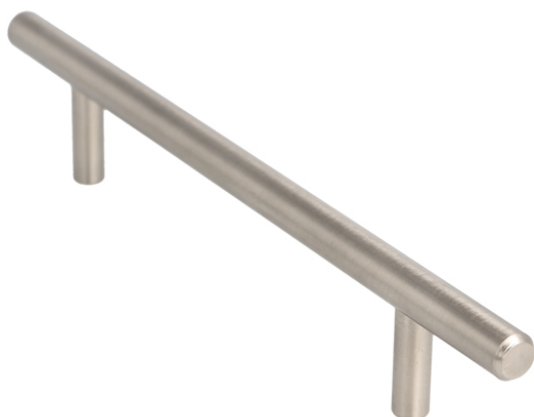

## PRODUCT SHEET

**Description:**

Bar Handle 5701, cc 288mm, ø10x352mm, Steel, SS-Look, W/Screws

**Item number:**

17.23.501-1

Units	Box	Carton	HS Code	Barcode
Pcs.	1	100	8302420090	
				5704866069328

### BAR HANDLE # 5701

Material: Steel

Dimensions:	Overall size:	160 mm	192 mm	224 mm	256 mm	352 mm
	Size c/c:	96 mm	128 mm	160 mm	192 mm	288 mm
	Height:	28 mm	28 mm	28 mm	28 mm	28 mm
	Ø Cross bar:	10 mm	10 mm	10 mm	10 mm	10 mm
	Ø Feet:	8 mm	8 mm	8 mm	8 mm	8 mm

Finish:	Nickel plated	Mat	#17.23.480	#17.23.485	#17.23.490	#17.23.495	#17.23.500
	Stainless steel	Look	#17.23.481	#17.23.486	#17.23.491	#17.23.496	#17.23.501

Screws: No screws

**SISO A/S**

Mileparken 11  
DK-2740 Skovlunde  
Denmark  
VAT: DK 24786013